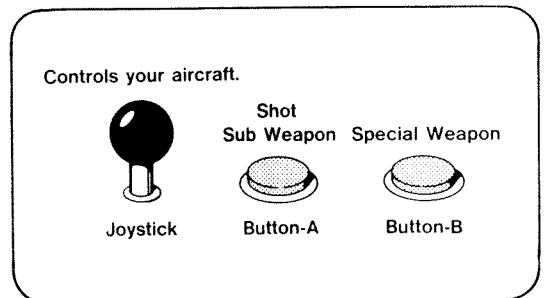

OPERATOR'S MANUAL

SONICWINGS™

ソニックウィングス

AERO FIGHTERS™

Power Supply	DC+5V DC+12V
Monitor	Vertical Screen
Game Style	2-Player Simultaneous

 **VIDEO SYSTEM Co.,Ltd.**

CONNECTOR DIAGRAM

SOLDER SIDE	NO.	NO.	PARTS SIDE
GND	A	1	GND
GND	B	2	GND
+5V	C	3	+5V
+5V	D	4	+5V
	E	5	
+12V	F	6	+12V
	H	7	
COIN COUNTER 2	J	8	COIN COUNTER 1
	K	9	
SPEAKER (-)	L	10	SPEAKER (+)
	M	11	
VIDEO GREEN	N	12	VIDEO RED
VIDEO SYNC	P	13	VIDEO BLUE
SERVICE SW	R	14	VIDEO GND
	S	15	
COIN SW 2	T	16	COIN SW 1
2-P START	U	17	1-P START
2-P UP	V	18	1-P UP
2-P DOWN	W	19	1-P DOWN
2-P LEFT	X	20	1-P LEFT
2-P RIGHT	Y	21	1-P RIGHT
2-P SW 1 BUTTON	Z	22	1-P SW 1 BUTTON
2-P SW 2 BUTTON	a	23	1-P SW 2 BUTTON
	b	24	
	c	25	
	d	26	
GND	e	27	GND
GND	f	28	GND

CONTROL PANEL

DIP-SWITCH 1

	[1]	[2]	[3]	[4]	[5]	[6]	[7]	[8]
Coin Slot ● SAME ● INDIVIDUAL	* OFF ON							
Coin 1 ● 1 COIN = 1 CREDIT ● 2 COINS = 1 CREDIT ● 3 COINS = 1 CREDIT ● 1 COIN = 2 CREDITS ● 1 COIN = 3 CREDITS ● 1 COIN = 4 CREDITS ● 1 COIN = 5 CREDITS ● 1 COIN = 6 CREDITS		* OFF ON OFF ON OFF ON OFF ON	* OFF ON ON OFF OFF ON ON ON	* OFF OFF OFF ON ON ON ON ON				
Coin 2 ● 1 COIN = 1 CREDIT ● 2 COINS = 1 CREDIT ● 3 COINS = 1 CREDIT ● 1 COIN = 2 CREDITS ● 1 COIN = 3 CREDITS ● 1 COIN = 4 CREDITS ● 1 COIN = 5 CREDITS ● 1 COIN = 6 CREDITS					* OFF ON OFF ON OFF ON OFF ON	* OFF ON ON ON OFF ON ON ON	* OFF OFF OFF OFF ON ON ON ON	
Continue Coin ● NORMAL (START = 1 COIN CONTINUE = 1 COIN) ● CONTINUE (START = 2 COINS CONTINUE = 1 COIN)								* OFF ON