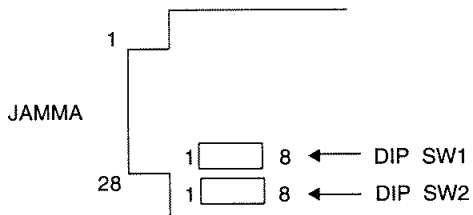

## P C B CONECTOR JAMMA

SOLDER SIDE			COMPONENTS SIDE
GND	A	1	GND
GND	B	2	GND
+5V	C	3	+5V
+5V	D	4	+5V
N.C.	E	5	N.C.
+12V	F	6	+12V
	H	7	
COIN COUNTER 2 (COIN LOCK OUT 2)	J	8	COIN COUNTER 1 (COIN LOCK OUT1)
SPEAKER (-)	K	9	SPEAKER (+)
N.C.	M	11	N.C.
VIDEO GREEN	N	12	VIDEO RED
VIDEO SYNC	P	13	VIDEO BLUE
SERVICE SW	R	14	VIDEO GND
N.C.	S	15	TEST SW
COIN 2	T	16	COIN 1
2P START	U	17	1P START
2P UP	V	18	1P UP
2P DOWN	W	19	1P DOWN
2P LEFT	X	20	1P LEFT
2P RIGHT	Y	21	1P RIGHT
2P SHOT	Z	22	1P SHOT
2P JUMP	a	23	1P JUMP
2P SUPER SHOT	b	24	1P SUPER SHOT
N.C.	c	25	N.C.
N.C.	d	26	N.C.
GND	e	27	GND
GND	f	28	GND

## CONTROL PANEL

CONTROL STICK

MONITOR	HORIZONTAL
GAME STYLE	1 PLAYER o 2 PLAYERS SIMULTANEOUS

POSITIONS OF DIP SW

COIN / CREDIT OPTION SWITCH SETTING

DIP SW 1

OPTION		S1	S2	S3	S4	S5	S6	S7	S8
C O I N 1	1 COIN 1 CREDIT						OFF	OFF	OFF
	2 COINS 1 CREDIT						OFF	OFF	ON
	3 COINS 1 CREDIT						OFF	ON	OFF
	4 COINS 1 CREDIT						OFF	ON	ON
	5 COINS 1 CREDIT						ON	OFF	OFF
	6 COINS 1 CREDIT						ON	OFF	ON
	3 COINS 2 CREDITS						ON	ON	OFF
	4 COINS 3 CREDITS						ON	ON	ON
C O I N 2	1 COIN 1 CREDIT			OFF	OFF	OFF			
	1 COIN 2 CREDITS			OFF	OFF	ON			
	1 COIN 3 CREDITS			OFF	ON	OFF			
	1 COIN 4 CREDITS			OFF	ON	ON			
	1 COIN 5 CREDITS			ON	OFF	OFF			
	1 COIN 6 CREDITS			ON	OFF	ON			
	2 COINS 3 CREDITS			ON	ON	OFF			
	3 COINS 4 CREDITS			ON	ON	ON			
START 1 CR. / CONT. 1 CR.			OFF						
START 2 CR. / CONT. 1 CR.			ON						
FREE PLAY		NO	OFF						
		YES	ON						

OPTION SWITCH SETTING

DIP SW 2

OPTION		S1	S2	S3	S4	S5	S6	S7	S8
GAME DIFICULTY	1 NORMAL					✓		OFF	OFF
	2 EASY							OFF	ON
	3 HARD							ON	OFF
	4 HARDEST							ON	ON
NOT USED							OFF		
NUMBER OF LIVES	2				OFF	OFF			
	3				OFF	ON			
	4				ON	OFF			
	1				ON	ON			
ADVERTISE SOUND	YES			OFF					
	NO			ON					
NOT USED			OFF						
TEST	NO	OFF							
	YES	ON							