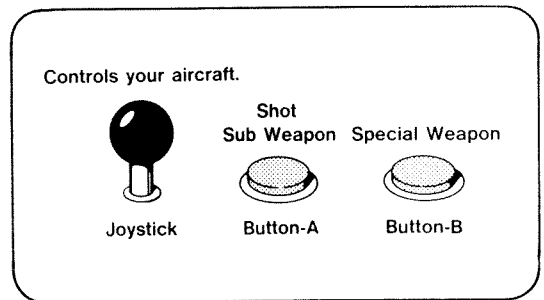

CONNECTOR DIAGRAM

SOLDER SIDE	NO.	NO.	PARTS SIDE
GND	A	1	GND
GND	B	2	GND
+5V	C	3	+5V
+5V	D	4	+5V
	E	5	
+12V	F	6	+12V
	H	7	
COIN COUNTER 2	J	8	COIN COUNTER 1
	K	9	
SPEAKER (-)	L	10	SPEAKER (+)
	M	11	
VIDEO GREEN	N	12	VIDEO RED
VIDEO SYNC	P	13	VIDEO BLUE
SERVICE SW	R	14	VIDEO GND
	S	15	
COIN SW 2	T	16	COIN SW 1
2-P START	U	17	1-P START
2-P UP	V	18	1-P UP
2-P DOWN	W	19	1-P DOWN
2-P LEFT	X	20	1-P LEFT
2-P RIGHT	Y	21	1-P RIGHT
2-P SW 1 BUTTON	Z	22	1-P SW 1 BUTTON
2-P SW 2 BUTTON	a	23	1-P SW 2 BUTTON
	b	24	
	c	25	
	d	26	
GND	e	27	GND
GND	f	28	GND

HOW TO PLAY

1. ■アメリカ、日本、スウェーデン、イギリスそれぞれ2人のパイロットの中から1人を選び、ボタンで決定します。
   - ■フルパワー時のみ弾数制限があります。
   - ■自分の国を除く7つのステージをクリアするとエンディングです。
2. ■Choose your player from U.S.A., JAPAN, SWEDEN and U.K.
   - ■Full power for limited time.
   - ■Game is over when you clear seven stages.

CONTROL PANEL